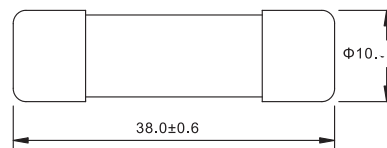

### 速断型熔断器

Standard/ UL 248

INTERRUPTING CAPACITY /  
100,000 A at 600V AC (1A-30A)  
10,000 A at 600V DC (1A-30A)

Dimensions/ :

Unit 单位: mm

HC10N 平均 I-T 曲线图 (仅供参考)  
AVERAGE I-T CHARACTERISTICS CURVE  
(FOR REFERENCE ONLY)